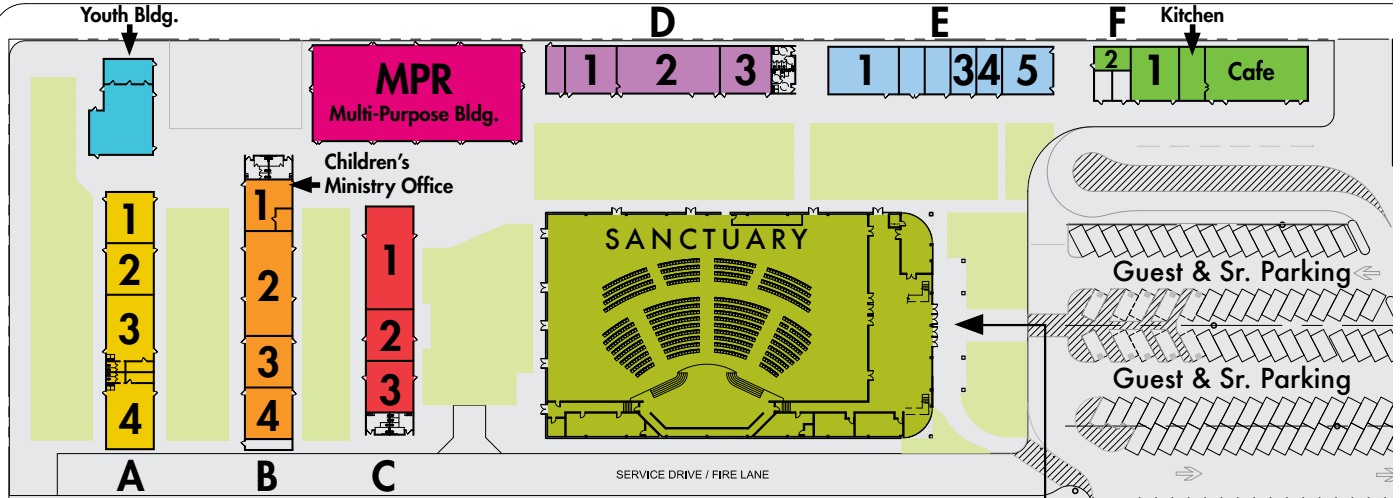

COBERTA AVENUE

Sanctuary Entrance

Sunday Church School	
Age/Grade	Classroom Location
Age 0-24 mos.	A2
Age 2	A3
Age 3	A4
Age 4 & Kinders	B2
1st Grade	B3
2nd Grade	B4
3rd Grade	C2
4th Grade	C3
5th & 6th Grade	C1
Junior High	D2
High School	Youth Building
College	D3
Special Ministry	E4

DON JULIAN ROAD

WORKMAN MILL ROAD